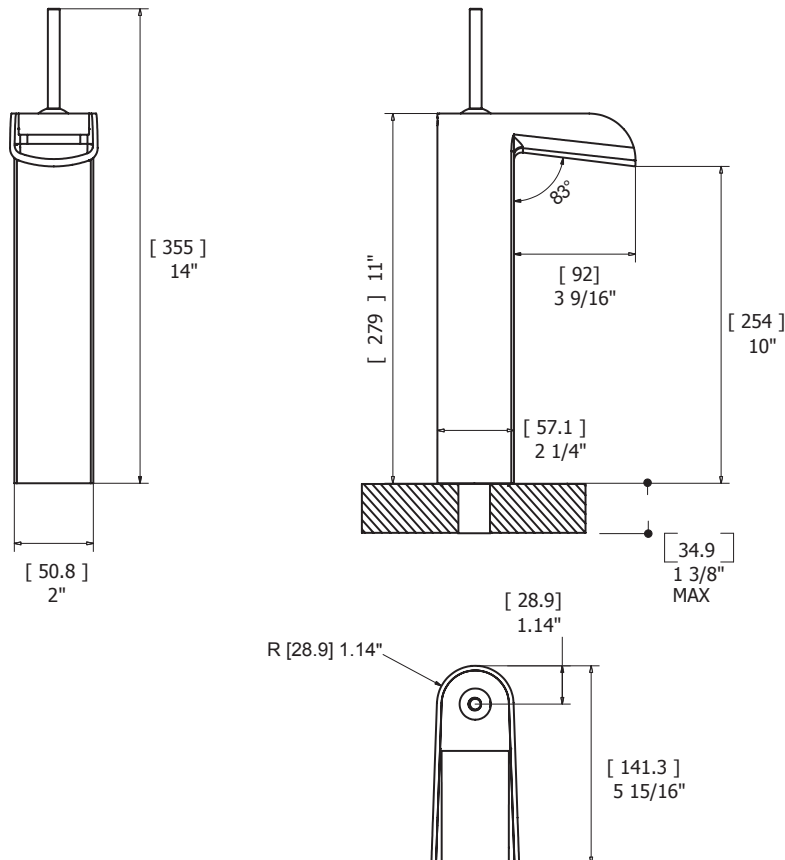

## FEATURES

Solid brass construction  
 Single volume and temperature joystick control  
 Cascading water flow  
 Press pop-up drain with overflow # ABDR00699  
 Ceramic cartridge # ABCA03240  
 3/8" connection  
 16" stainless steel braided supply hose

## SPECS AT LARGE

Overall spout projection: 5 15/16"    Flow rate: 2.2 gpm  
 CC spout projection: 4 13/16"    Mounting hole: 1 3/8"  
 Total faucet height: 14"    Counter depth: 1 3/8"

## EXPLOSION PARTS